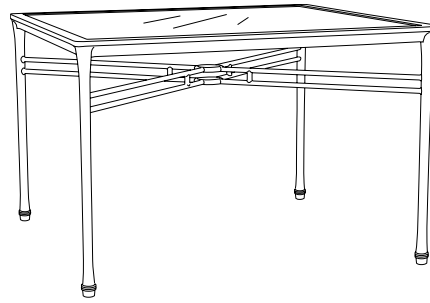

Finish: New Champagne
Optional cushions also available.

Giati

Dining Chair
NU-8020

Ottoman
NU-8040

Lounge Chair
NU-8030

52" Round Dining Table
NU-8010

44" Square Dining Table
NU-8000

Chaise Lounge
NU-8050