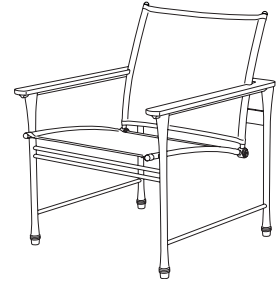

Finish: New Champagne
Optional cushions also available.

Giati

Dining Chair
NU-8020

Ottoman
NU-8040

Lounge Chair
NU-8030

52" Round Dining Table
NU-8010

44" Square Dining Table
NU-8000

Chaise Lounge
NU-8050