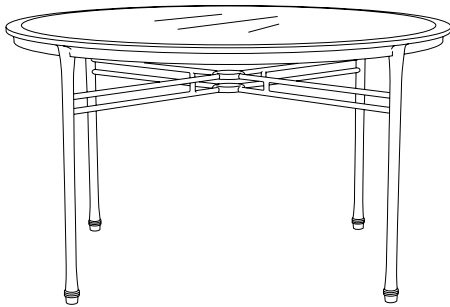

Finish: New Champagne
Optional cushions also available.

Giati

Dining Chair
NU-8020

Ottoman
NU-8040

Lounge Chair
NU-8030

52" Round Dining Table
NU-8010

44" Square Dining Table
NU-8000

Chaise Lounge
NU-8050