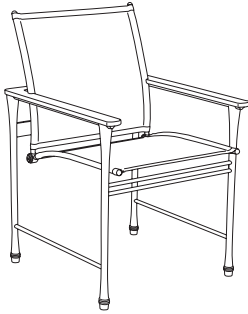

NU-8050
Aprio Chaise Lounge

29"W x 83"D x 16.25"H

8 adjustment positions

GIATI

DESIGNS BY MARK SINGER

GIATI DESIGNS, INC.
Santa Barbara, California
Tel 805.684.8349 Fax 805.684.8359
www.giati.com

NU-8050 back view

Finish: New Champagne
Optional cushions also available.

Giati

Dining Chair
NU-8020

Ottoman
NU-8040

Lounge Chair
NU-8030

52" Round Dining Table
NU-8010

44" Square Dining Table
NU-8000

Chaise Lounge
NU-8050