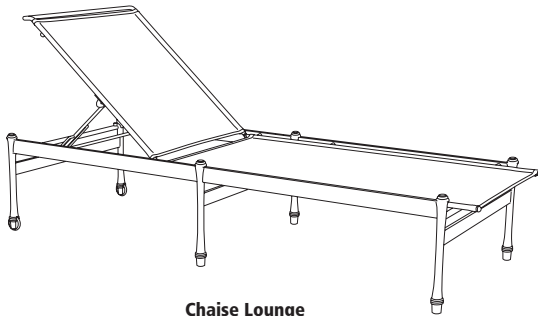

Finish: New Champagne
Optional cushions also available.

Giati

Dining Chair
NU-8020

Ottoman
NU-8040

Lounge Chair
NU-8030

52" Round Dining Table
NU-8010

44" Square Dining Table
NU-8000

Chaise Lounge
NU-8050