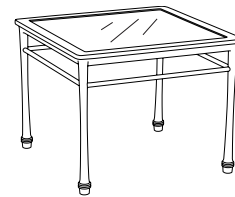

Finish: New Champagne
Optional cushions also available.

Giati

Dining Chair
NU-8020

Ottoman
NU-8040

Lounge Chair
NU-8030

52" Round Dining Table
NU-8010

44" Square Dining Table
NU-8000

Chaise Lounge
NU-8050